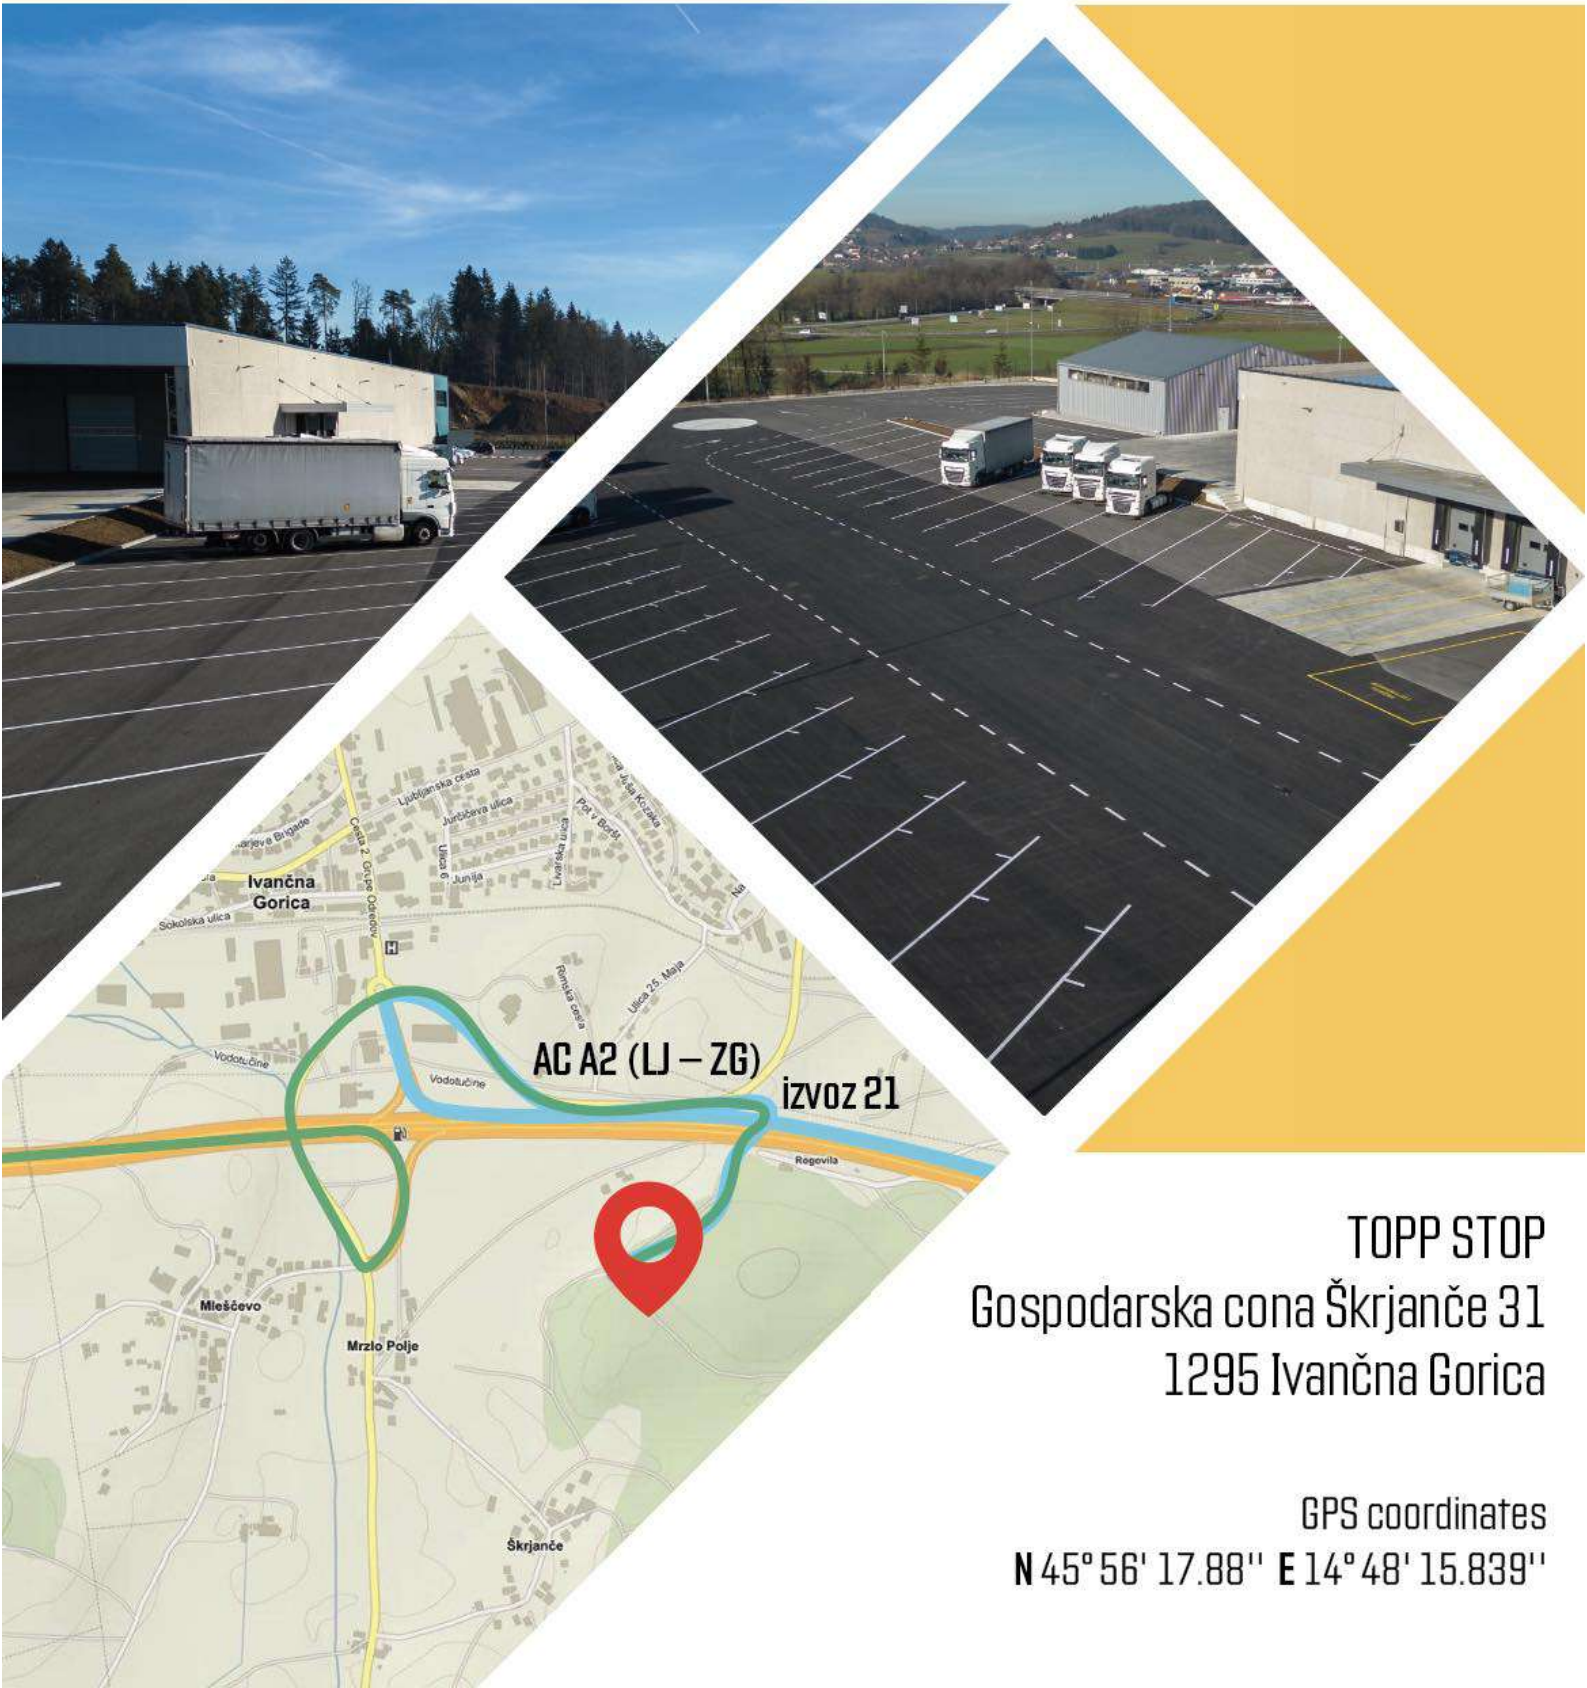

# TOPP STOP

TRUCK STOP  
AUTOHOF

# TOPP

LOGISTICS SOLUTIONS

TOPP STOP  
Gospodarska cona Škrjanče 31  
1295 Ivančna Gorica

GPS coordinates  
N 45° 56' 17.88" E 14° 48' 15.839"